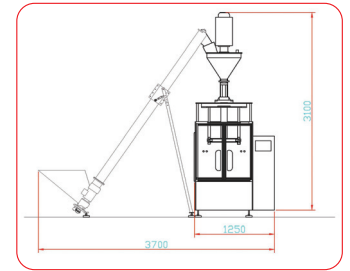

Accessories

- Feeding Elevator
- Output Conveyor
- Printer
- Folding Unit for Standup bag
- Quadro bag System
- Metal Detector
- Checkweigher
- Dust Sucking System
- Gas Flushing System
- Anti-static bar
- Euro hole device
- Round hole Device
- Inserter cards system
- Labeling System